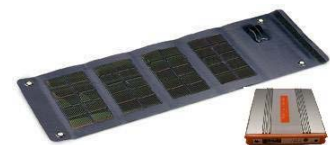

Solar Chargers