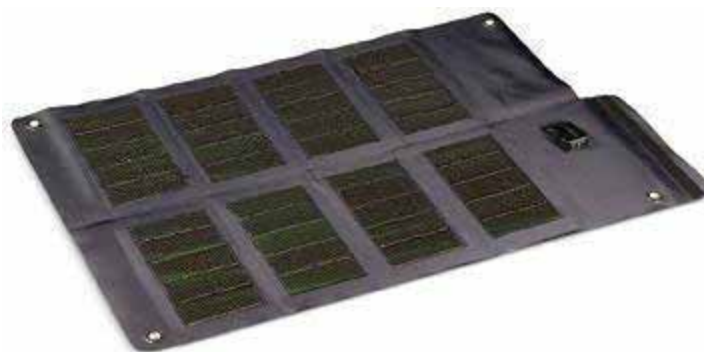

- **Optional 12-watt solar panel which folds up and fits within the softcase**
- **Optional AC Power Inverter which fits within the softcase**