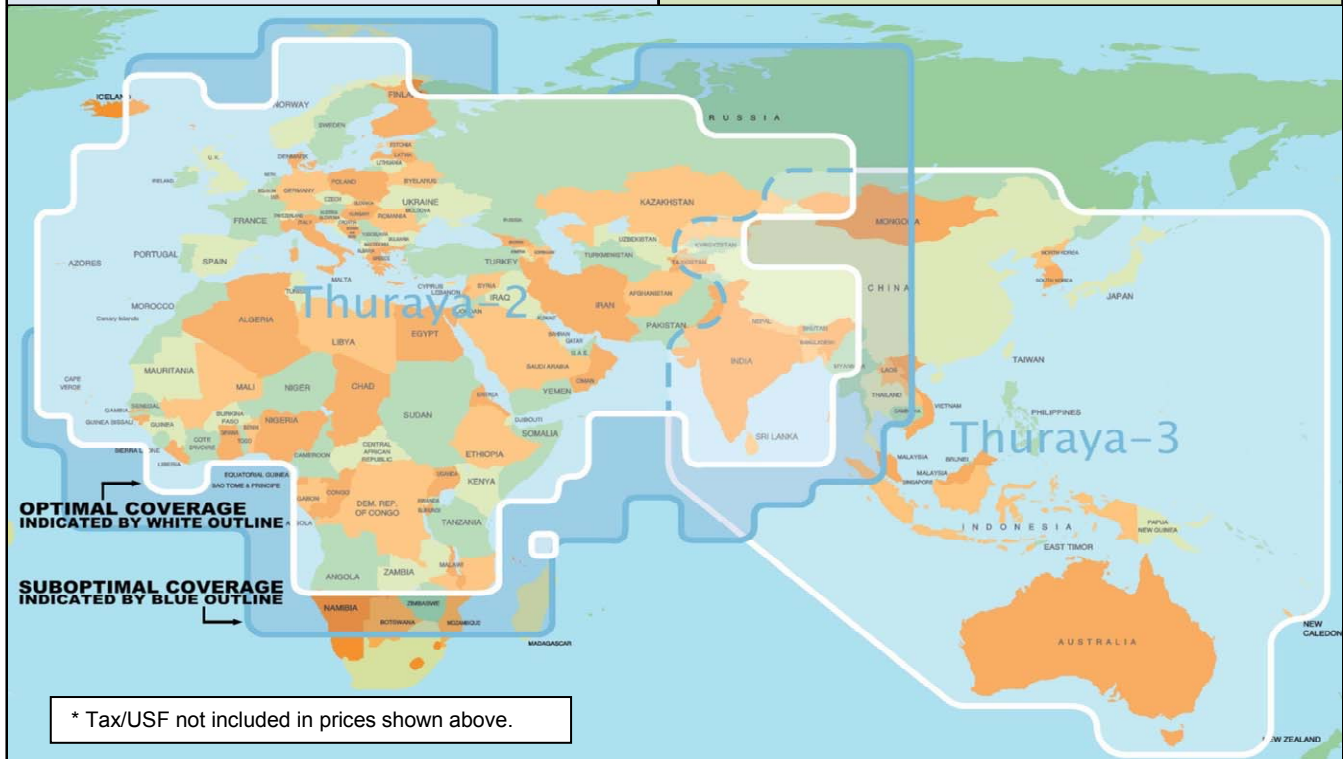

POSTPAID PHONE PLANS

- **$29.95** per month
- **GSM cellular capability** on select phones**
- **+$5/mo** 9.6 kbps Data
- **+$5/mo** Fax
- **+$30/mo** GmPRS “always on” internet***

CALL DESTINATION	RATE
to another Thuraya	$0.99 per min
to BAND 1*	$1.69 per min
to BAND 2*	$4.99 per min
to BAND 3* Catch All	$8.00 per min
SMS	$0.49 ea

* **NOTES:** PSTN refers to public switched telephone network numbers. Rates subject to change without notice.

** **GSM-MODE CALLS:** Some Thuraya phones have a GSM cellular mode. The rates shown on this document only describe rates for Thuraya-mode calls.

*****GmPRS ALWAYS ON INTERNET:** Data speeds reach up to 15 kbps upload and 60 kbps download on a best effort basis. Monthly bundle of 5120 Kbytes usage included.

PREPAID CARDS $99 ea

- Voice, fax, and 9.6 kbps data
- Includes $10 of usage & 12-mo validity
- Reload online or over the phone:
  - 80-UNIT RELOAD VOUCHER $95
  - 160-UNIT RELOAD VOUCHER $169

CALL DESTINATION	RATE
to another Thuraya	$0.99 per min
to BAND 1*	$1.49 per min
to BAND 2*	$4.99 per min
to BAND 3* Catch All	$8.00 per min
GmPRS Data (optional)	$5 per MB
SMS	$0.49 ea

* PSTN refers to public switched telephone network numbers. Outbound GSM Cellular calls not allowed. Optional GmPRS data billed in one MB (megabyte) increments and $20 activation applies. Rates subject to change without notice.

ThurayaIP Internet up to 444 kbps!!

- **$44.95** per month
- Prepaid Usage: $6.45 to $8.95 per MB