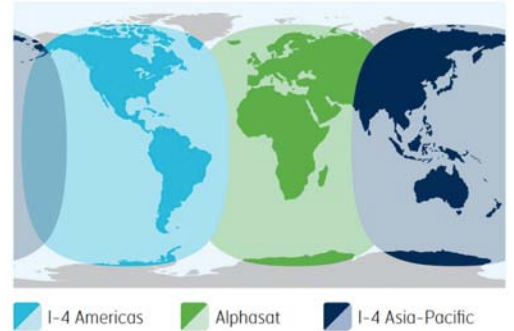

Also available: Bluetooth headset and solar charger.

This map is illustrative of IsatPhone 2 coverage. It does not provide a guarantee of the extent of service availability. From November 2013, Alphasat coverage prioritises the region north of 44°S, and service may degrade south of this latitude.